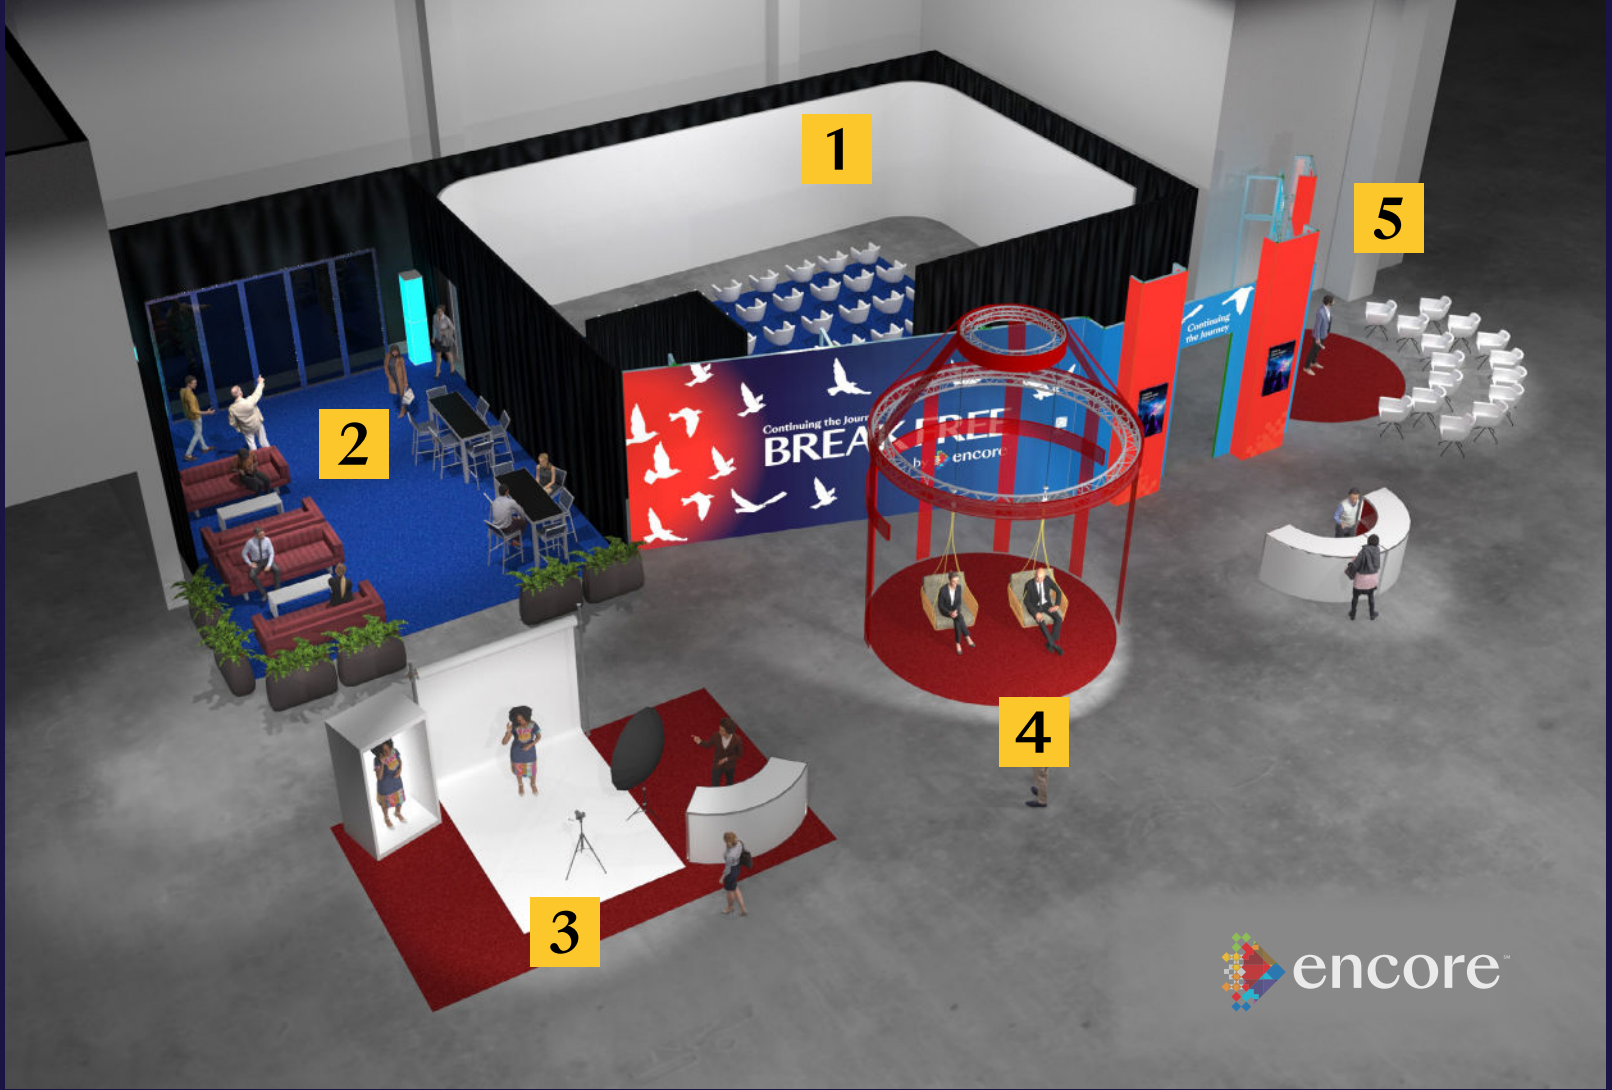

A Bird's Eye View of the Encore IMEX America Setup

The Encore IMEX America experience started with reviewing objectives and parameters to develop a plan to achieve the 2023 goals. Event strategy and design informed the layout, content and technology solutions to inspire creativity, problem-solving and collaboration. Our Creative Content Studio developed the assets to evoke emotional connections brought to life by audiovisual design and technology. The goal was to awaken individual senses to create an experience that was not just captivating but unforgettable.

Solutions Featured:

Activation and Goal	How we did it
1 Immersive Theater & Happy Place Elevate Emotional Resonance with Multisensory Experiences	Lighting ▪ Robotic LED Lights ▪ LED Uplights Audio ▪ Multi-Channel Stereo Headsets ▪ Line Array Speakers ▪ Encore Music Video ▪ LED Laser Projectors Scenic ▪ Rounded Corner, Wrap-Around Screens Scent ▪ Aroma Machine
2 Think Easy Promote Discussion & Community	Lighting ▪ LED Uplights Scenic ▪ Plexiglass
3 Hologram Experience Power Engagement & Impact through Innovation	Digital ▪ Hologram Technology
4 Break Free Birdcage & Welcome Station Generate Buzz & Build Community	Rigging ▪ Custom Rigging (entire activation) Lighting ▪ Theatrical Lighting (entire activation) Video ▪ LED Monitors Digital ▪ Chime Live^{SM} ▪ AR Posters (on T-shirts)
5 Fireside Chats Enhance Learning & Promote Interaction	Video ▪ LED Monitors Presenter Support ▪ Slide Presenter Cue

Partner with Encore to create a novel multisensory journey that connects your attendees, opens up possibilities and leaves everyone with lasting memories. [Schedule a consultation today.](#)